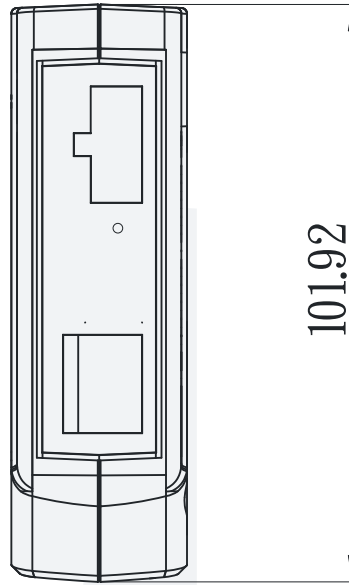

F

E

D

C

B

A

4

3

2

1

31

132.77

		<b>MODEL #:</b>	NETUSB-400i
		<b>PAGE:</b>	1 / 2
<b>DRAW:</b>	Jesse Woodward	<b>NOTES:</b>	8 Port USB 2.0 Over IP Network Device Server Hub w/ Type-C & Type-A Ports
<b>DATE:</b>	02/03/2025		
<b>UNIT:</b>	mm	<b>TOLERANCE:</b>	+/- 0.15 mm
<b>SITE:</b>	coolgear.com	<b>CONTACT:</b>	support@coolgear.com