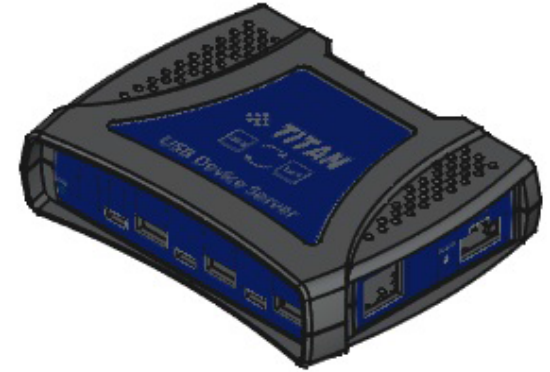

F

E

D

C

B

A

4

3

2

1

31

132.77

		<b>MODEL #:</b>	NETUSB-400i
		<b>PAGE:</b>	1 / 2
<b>DRAW:</b>	Jesse Woodward	<b>NOTES:</b>	8 Port USB 2.0 Over IP Network Device Server Hub w/ Type-C & Type-A Ports
<b>DATE:</b>	02/03/2025		
<b>UNIT:</b>	mm	<b>TOLERANCE:</b>	+/- 0.15 mm
<b>SITE:</b>	coolgear.com	<b>CONTACT:</b>	support@coolgear.com