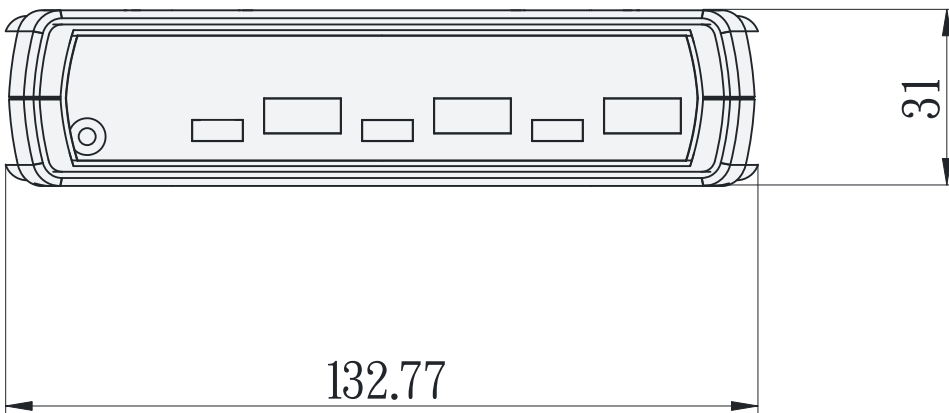

2

1

31

132.77

		<b>MODEL #:</b>	NETUSB-400i
		<b>PAGE:</b>	1 / 2
<b>DRAW:</b>	Jesse Woodward	<b>NOTES:</b>	8 Port USB 2.0 Over IP Network Device Server Hub w/ Type-C & Type-A Ports
<b>DATE:</b>	02/03/2025		
<b>UNIT:</b>	mm	<b>TOLERANCE:</b>	+/- 0.15 mm
<b>SITE:</b>	coolgear.com	<b>CONTACT:</b>	support@coolgear.com