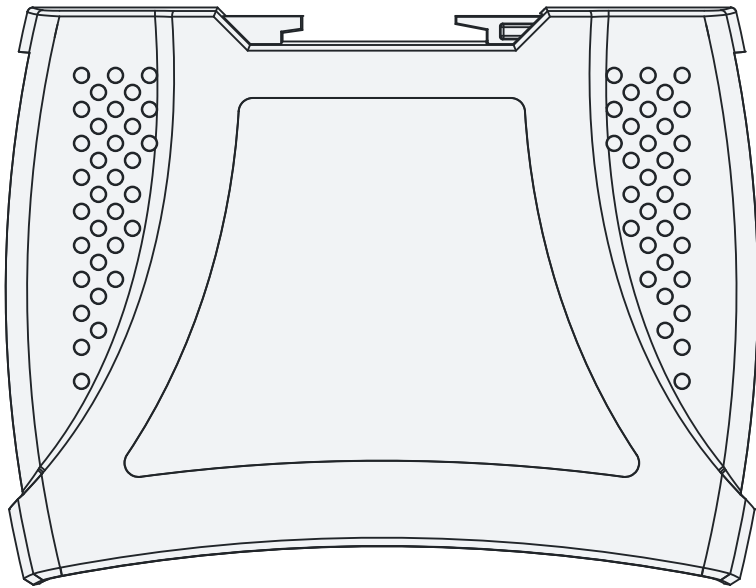

2

1

31

132.77

		<b>MODEL #:</b>	NETUSB-400i
		<b>PAGE:</b>	1 / 2
<b>DRAW:</b>	Jesse Woodward	<b>NOTES:</b>	8 Port USB 2.0 Over IP Network Device Server Hub w/ Type-C & Type-A Ports
<b>DATE:</b>	02/03/2025		
<b>UNIT:</b>	mm	<b>TOLERANCE:</b>	+/- 0.15 mm
<b>SITE:</b>	coolgear.com	<b>CONTACT:</b>	support@coolgear.com