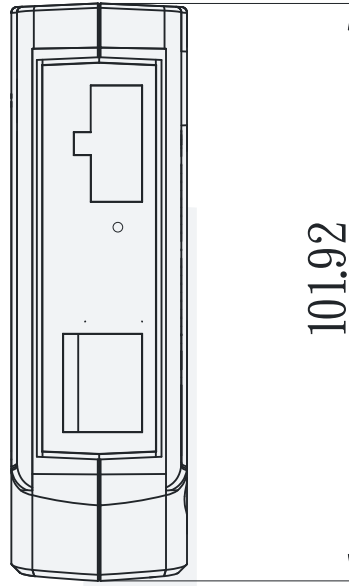

2

1

4

3

2

1

31

132.77

		MODEL #:	US-S4PLUS
		PAGE:	1 / 2
DRAW:	Jesse Woodward	NOTES:	8 Port USB 2.0 Over IP Network Device Server Hub w/ Type-C & Type-A Ports
DATE:	02/03/2025		
UNIT:	mm	TOLERANCE:	+/- 0.15 mm
SITE:	coolgear.com	CONTACT:	support@coolgear.com