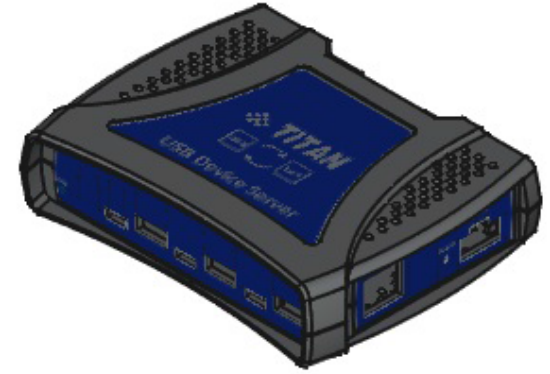

F

E

D

C

B

A

4

3

2

1

4

3

2

1

31

132.77

		MODEL #:	US-S4PLUS
		PAGE:	1 / 2
DRAW:	Jesse Woodward	NOTES:	8 Port USB 2.0 Over IP Network Device Server Hub w/ Type-C & Type-A Ports
DATE:	02/03/2025		
UNIT:	mm	TOLERANCE:	+/- 0.15 mm
SITE:	coolgear.com	CONTACT:	support@coolgear.com

F

E

D