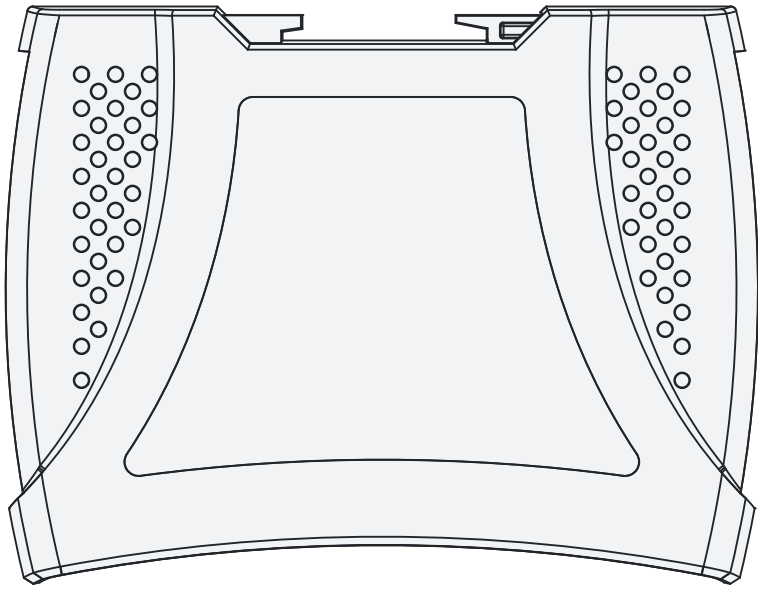

F

E

D

C

B

A

4

3

2

1

4

3

2

1

31

132.77

		MODEL #:	US-S4PLUS
		PAGE:	1 / 2
DRAW:	Jesse Woodward	NOTES:	8 Port USB 2.0 Over IP Network Device Server Hub w/ Type-C & Type-A Ports
DATE:	02/03/2025		
UNIT:	mm	TOLERANCE:	+/- 0.15 mm
SITE:	coolgear.com	CONTACT:	support@coolgear.com

F

E

D