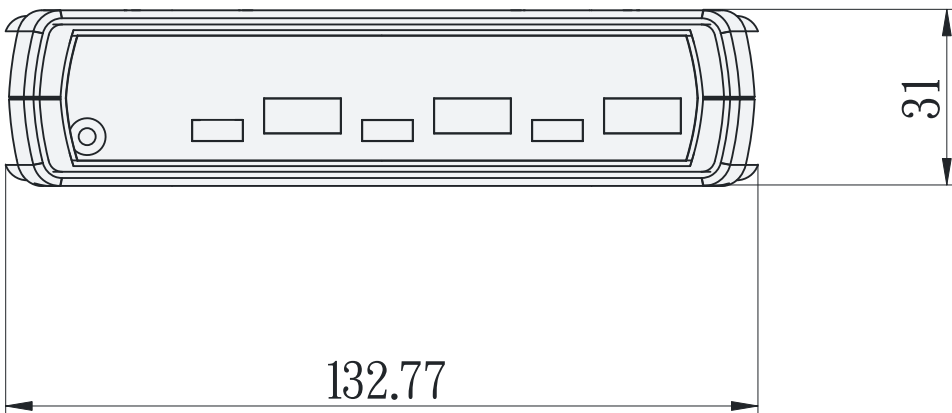

F

E

D

C

B

A

4

3

2

1

4

3

2

1

31

132.77

		MODEL #:	US-S4PLUS
		PAGE:	1 / 2
DRAW:	Jesse Woodward	NOTES:	8 Port USB 2.0 Over IP Network Device Server Hub w/ Type-C & Type-A Ports
DATE:	02/03/2025		
UNIT:	mm	TOLERANCE:	+/- 0.15 mm
SITE:	coolgear.com	CONTACT:	support@coolgear.com

F

E

D