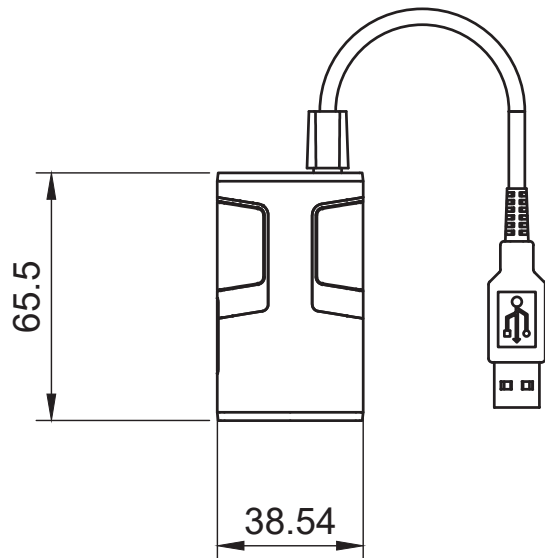

Basic Measurements  
Port Detailed

		MODEL #:	CM-M4160-ISO
		PAGE:	1 / 2
DRAW:	Jesse Woodward	NOTES:	
DATE:	12/05/2024	SCALE:	1:2
UNIT:	mm	TOLERANCE:	+/- 0.15 mm
SITE:	coolgear.com	CONTACT:	support@coolgear.com

Cord Long

		<b>MODEL #:</b>	CM-M4160-ISO
		<b>PAGE:</b>	1 / 2
<b>DRAW:</b>	Jesse Woodward	<b>NOTES:</b>	
<b>DATE:</b>	12/05/2024	<b>SCALE:</b>	1:2
<b>UNIT:</b>	mm	<b>TOLERANCE:</b>	+/- 0.15 mm
<b>SITE:</b>	coolgear.com	<b>CONTACT:</b>	support@coolgear.com