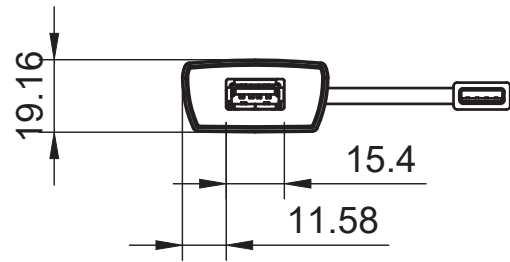

Basic Measurements  
Port Detailed

		MODEL #:	CM-M4160-ISO
		PAGE:	1 / 2
DRAW:	Jesse Woodward	NOTES:	
DATE:	12/05/2024	SCALE:	1:2
UNIT:	mm	TOLERANCE:	+/- 0.15 mm
SITE:	coolgear.com	CONTACT:	support@coolgear.com

Cord Long

		<b>MODEL #:</b>	CM-M4160-ISO
		<b>PAGE:</b>	1 / 2
<b>DRAW:</b>	Jesse Woodward	<b>NOTES:</b>	
<b>DATE:</b>	12/05/2024	<b>SCALE:</b>	1:2
<b>UNIT:</b>	mm	<b>TOLERANCE:</b>	+/- 0.15 mm
<b>SITE:</b>	coolgear.com	<b>CONTACT:</b>	support@coolgear.com