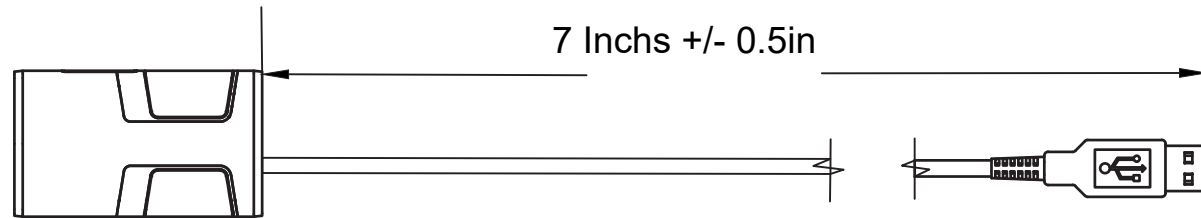

Basic Measurements  
Port Detailed

		MODEL #:	CM-M4160-ISO
		PAGE:	1 / 2
DRAW:	Jesse Woodward	NOTES:	
DATE:	12/05/2024	SCALE:	1:2
UNIT:	mm	TOLERANCE:	+/- 0.15 mm
SITE:	coolgear.com	CONTACT:	support@coolgear.com

Cord Long

		<b>MODEL #:</b>	CM-M4160-ISO
		<b>PAGE:</b>	1 / 2
<b>DRAW:</b>	Jesse Woodward	<b>NOTES:</b>	
<b>DATE:</b>	12/05/2024	<b>SCALE:</b>	1:2
<b>UNIT:</b>	mm	<b>TOLERANCE:</b>	+/- 0.15 mm
<b>SITE:</b>	coolgear.com	<b>CONTACT:</b>	support@coolgear.com