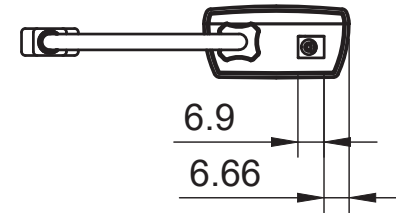

Basic Measurements  
Port Detailed

		MODEL #:	CM-M4160-ISO
		PAGE:	1 / 2
DRAW:	Jesse Woodward	NOTES:	
DATE:	12/05/2024	SCALE:	1:2
UNIT:	mm	TOLERANCE:	+/- 0.15 mm
SITE:	coolgear.com	CONTACT:	support@coolgear.com

Cord Long

		<b>MODEL #:</b>	CM-M4160-ISO
		<b>PAGE:</b>	1 / 2
<b>DRAW:</b>	Jesse Woodward	<b>NOTES:</b>	
<b>DATE:</b>	12/05/2024	<b>SCALE:</b>	1:2
<b>UNIT:</b>	mm	<b>TOLERANCE:</b>	+/- 0.15 mm
<b>SITE:</b>	coolgear.com	<b>CONTACT:</b>	support@coolgear.com