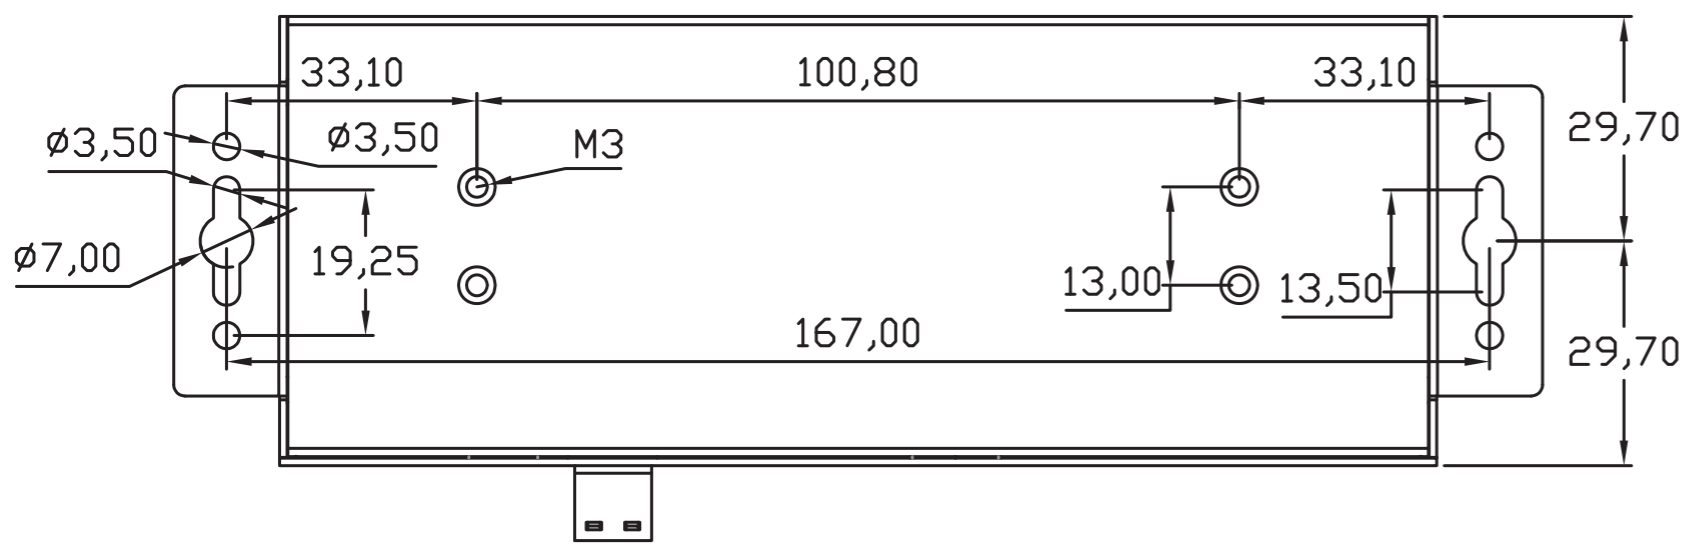

unit: mm

		MODEL #:	CG-7MGDU31HB
		PAGE:	1 / 1
DRAW:	Jesse Woodward	NOTES:	7 Port Managed USB 3.2 Gen 1 Workstation Hub
DATE:	06/20/2023	SCALE:	1mm = 1mm
UNIT:	mm	TOLERANCE:	+/- 0.15 mm
SITE:	coolgear.com	CONTACT:	support@coolgear.com