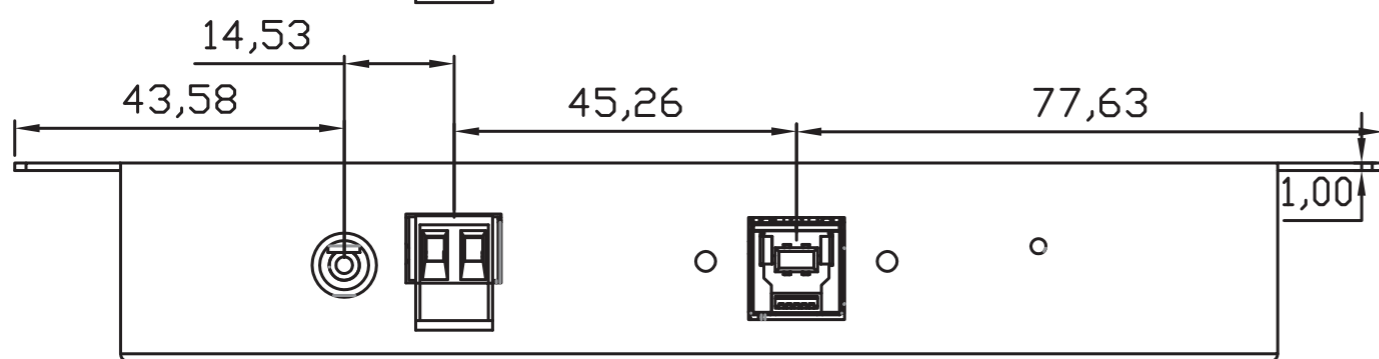

unit: mm

		MODEL #:	CG-7MGDU31HB
		PAGE:	1 / 1
DRAW:	Jesse Woodward	NOTES:	7 Port Managed USB 3.2 Gen 1 Workstation Hub
DATE:	06/20/2023	SCALE:	1mm = 1mm
UNIT:	mm	TOLERANCE:	+/- 0.15 mm
SITE:	coolgear.com	CONTACT:	support@coolgear.com