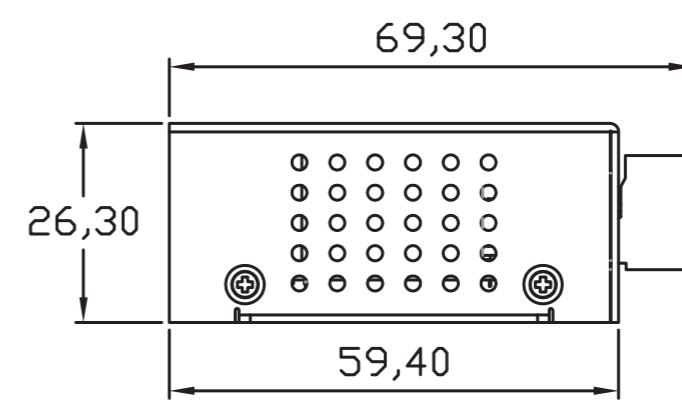

unit: mm

		MODEL #:	CG-7MGDU31HB
		PAGE:	1 / 1
DRAW:	Jesse Woodward	NOTES:	7 Port Managed USB 3.2 Gen 1 Workstation Hub
DATE:	06/20/2023	SCALE:	1mm = 1mm
UNIT:	mm	TOLERANCE:	+/- 0.15 mm
SITE:	coolgear.com	CONTACT:	support@coolgear.com