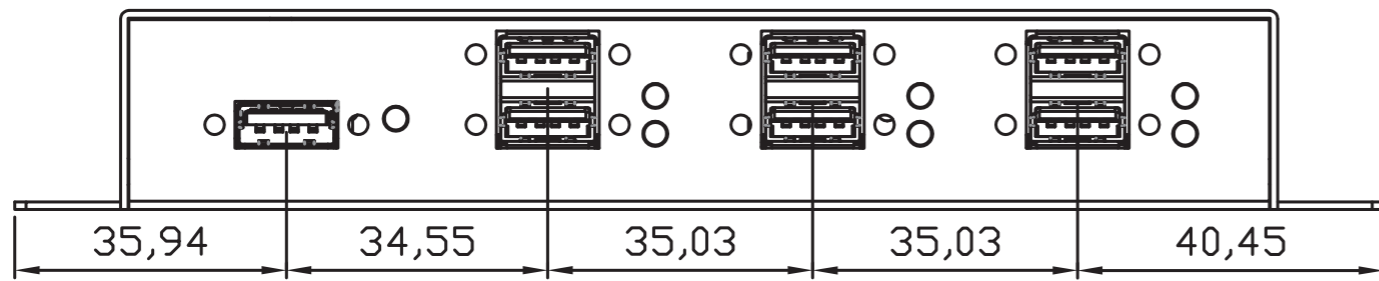

unit: mm

		MODEL #:	CG-7MGDU31HB
		PAGE:	1 / 1
DRAW:	Jesse Woodward	NOTES:	7 Port Managed USB 3.2 Gen 1 Workstation Hub
DATE:	06/20/2023	SCALE:	1mm = 1mm
UNIT:	mm	TOLERANCE:	+/- 0.15 mm
SITE:	coolgear.com	CONTACT:	support@coolgear.com