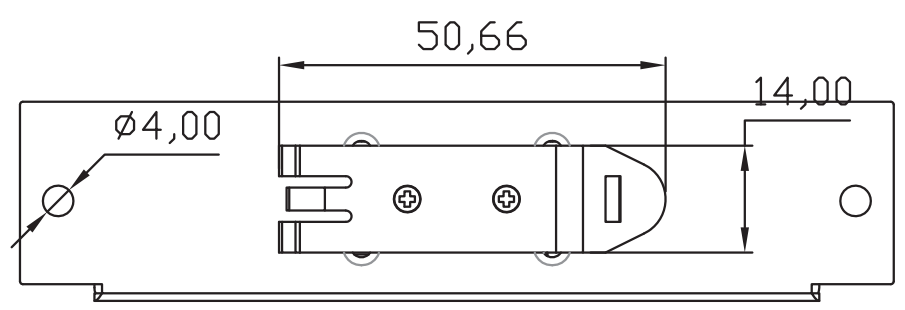

unit: mm

		MODEL #:	CG-4MGDU3MLR2
		PAGE:	1 / 1
DRAW:	Jesse Woodward	NOTES:	4 Port Managed USB 3.2 Gen 1 Workstation Hub
DATE:	06/20/2023	SCALE:	1mm = 1mm
UNIT:	mm	TOLERANCE:	+/- 0.15 mm
SITE:	coolgear.com	CONTACT:	support@coolgear.com