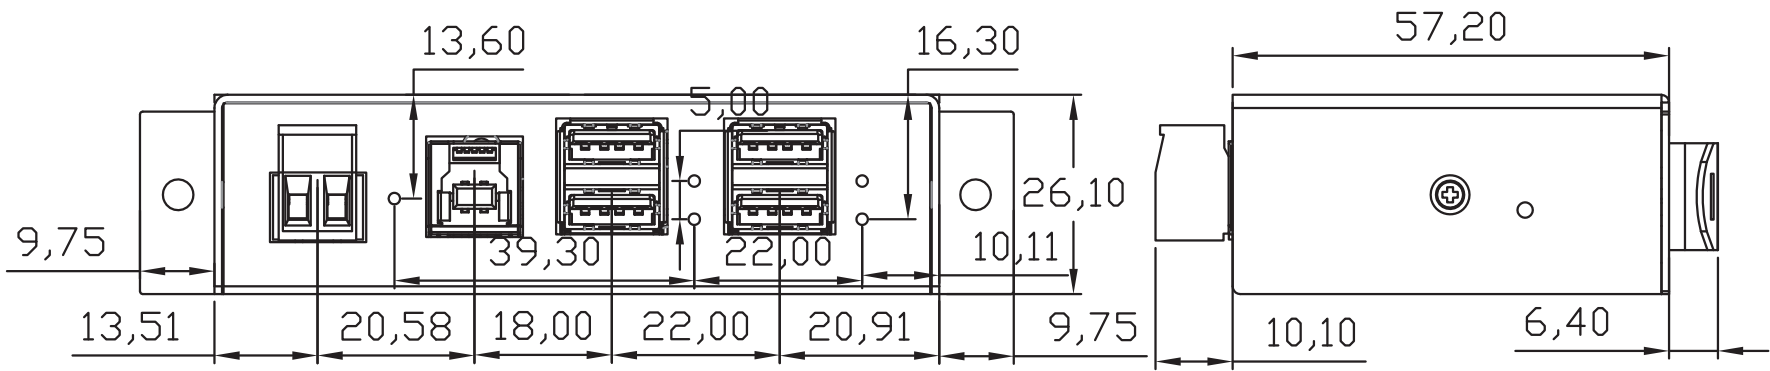

unit: mm

		MODEL #:	CG-4MGDU3MLR2
		PAGE:	1 / 1
DRAW:	Jesse Woodward	NOTES:	4 Port Managed USB 3.2 Gen 1 Workstation Hub
DATE:	06/20/2023	SCALE:	1mm = 1mm
UNIT:	mm	TOLERANCE:	+/- 0.15 mm
SITE:	coolgear.com	CONTACT:	support@coolgear.com