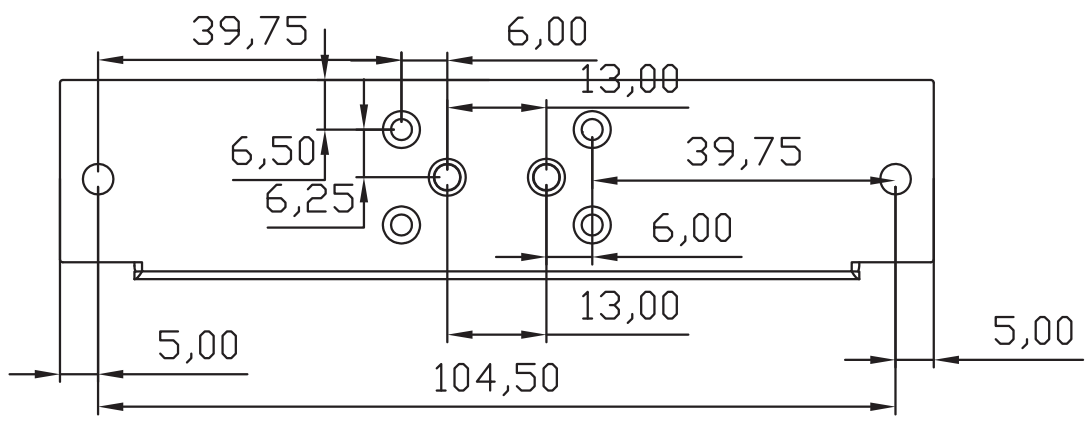

unit: mm

		MODEL #:	CG-4MGDU3MLR2
		PAGE:	1 / 1
DRAW:	Jesse Woodward	NOTES:	4 Port Managed USB 3.2 Gen 1 Workstation Hub
DATE:	06/20/2023	SCALE:	1mm = 1mm
UNIT:	mm	TOLERANCE:	+/- 0.15 mm
SITE:	coolgear.com	CONTACT:	support@coolgear.com