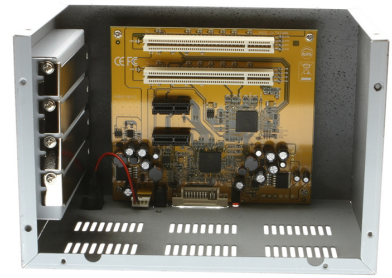

PCIe to PCIx2 and PCIe2 Slot Expansion Box

Expansion box for PCI Express

Model No. CGS-PCI2PCIe2

[View more images here >](#)

The simplest way to expand your systems PCIe/PCI functionality is built right into this Expansion Enclosure (box). Easy to install, small enough to be portable, and the right add-on to expand PCIe capabilities.

- Metal cased enclosure suitable for industrial usage.
- Supports 1-lane 2.5Gb/s PCI Express data rate.
- Supports PCIe to PCI functions
- Expands 2 PCI 32-bit 33MHZ and 2 PCIe 1-lane slots over PCI Express Slot