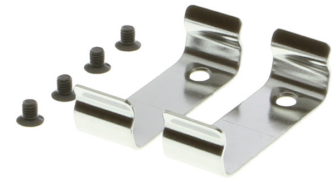

# Metal DIN-Rail-Clip Kit

DIN Rail Mount

Model No. DIN-RAIL-MCLIP

Gives DIN Rail Mounting capabilities to USB hubs, serial adapters, IP Adapters, or Ethernet servers that are designed for mounting applications. For Mounting on to a standard 35mm DIN RAIL (7.5mm and 15mm depth.)