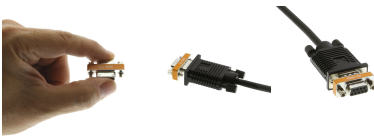

# DB9 F/F Serial RS232 Mini Gender Changer - Null Modem Adapter

Model No. DB9-FFRS232-GC

Female to Female RS232 Mini Gender Changer or Null Modem Adapter for serial applications.

Interested? [LEARN MORE](#) →