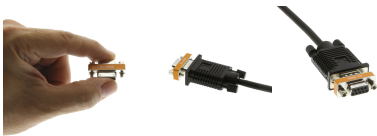

# DB9 F/F Serial RS232 Mini Gender Changer - Null Modem Adapter

Model No. DB9-FFRS232-GC

Female to Female RS232 Mini Gender Changer or Null Modem Adapter for serial applications.

Interested? [LEARN MORE](#) →