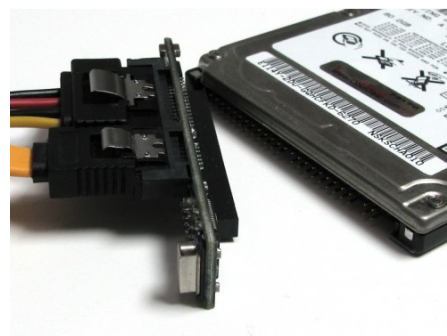

2.5" 44Pin IDE Hard Drive to SATA Adapter For Laptop Drives

IDE to SATA Adapter

Model No. 44P-SATA

The 44P-SATA is a 2.5" 44Pin IDE Hard Drive to SATA adapter for Laptop hard drives. The 44Pin IDE (PATA) to SATA converter can be used in applications such as small form factor computers, point of sale equipment and industrial computers.

- Works with 2.5 inch 44pin IDE drives.
- Converts 44-Pin IDE drives to 22-Pin SATA interface.
- Small form factor for computer use and point of sale equipment.
- Utilizes JMicron JM20330 chip

Interested? [LEARN MORE →](#)