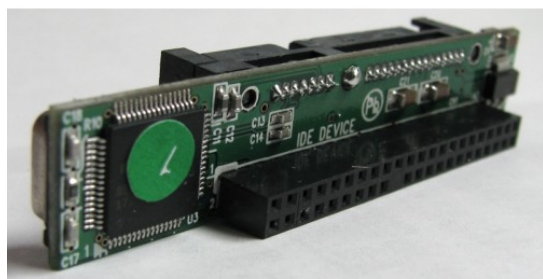

2.5" 44Pin IDE Hard Drive to SATA Adapter For Laptop Drives

IDE to SATA Adapter

Model No. 44P-SATA

The 44P-SATA is a 2.5" 44Pin IDE Hard Drive to SATA adapter for Laptop hard drives. The 44Pin IDE (PATA) to SATA converter can be used in applications such as small form factor computers, point of sale equipment and industrial computers.

- Works with 2.5 inch 44pin IDE drives.
- Converts 44-Pin IDE drives to 22-Pin SATA interface.
- Small form factor for computer use and point of sale equipment.
- Utilizes JMicron JM20330 chip

Interested? [LEARN MORE →](#)