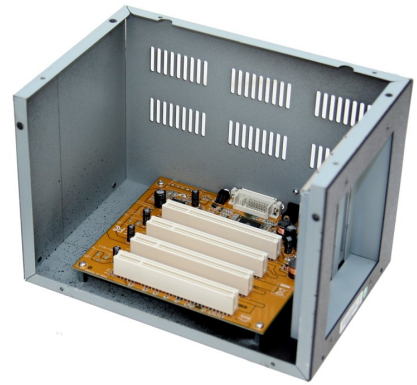

1 Port PCI-e to 4X PCI Slot Expansion Enclosure

PCIe Adapter - PCI Slot Expansion

Model No. CGS-1PCIe4X

Use your existing PCI Express connection to expand to an additional 4 PCI Slots in your system, the CGS-1PCIe4x is a scalable plug and play PCI enclosure that maintains High-Speed and Backward compatibility.

- Designed to expand PCI connection slots into 4 from PC host.
- Supports both 5V and 3.3V Fault Tolerance Option
- Fully Compliant with PCI Express Base Specifications, Revision 1.0a
- Full x1 PCI Express Throughput, 250Mbytes/sec