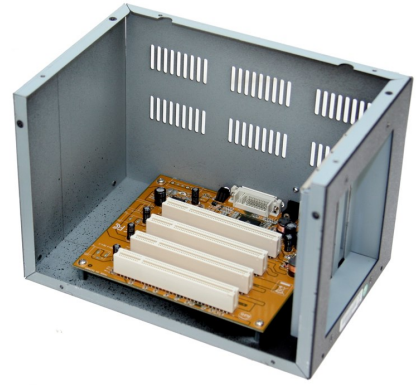

1 Port PCI-e to 4X PCI Slot Expansion Enclosure

PCIe Adapter - PCI Slot Expansion

Model No. CGS-1PCIe4X

Use your existing PCI Express connection to expand to an additional 4 PCI Slots in your system, the CGS-1PCIe4x is a scalable plug and play PCI enclosure that maintains High-Speed and Backward compatibility.

- Designed to expand PCI connection slots into 4 from PC host.
- Supports both 5V and 3.3V Fault Tolerance Option
- Fully Compliant with PCI Express Base Specifications, Revision 1.0a
- Full x1 PCI Express Throughput, 250Mbytes/sec